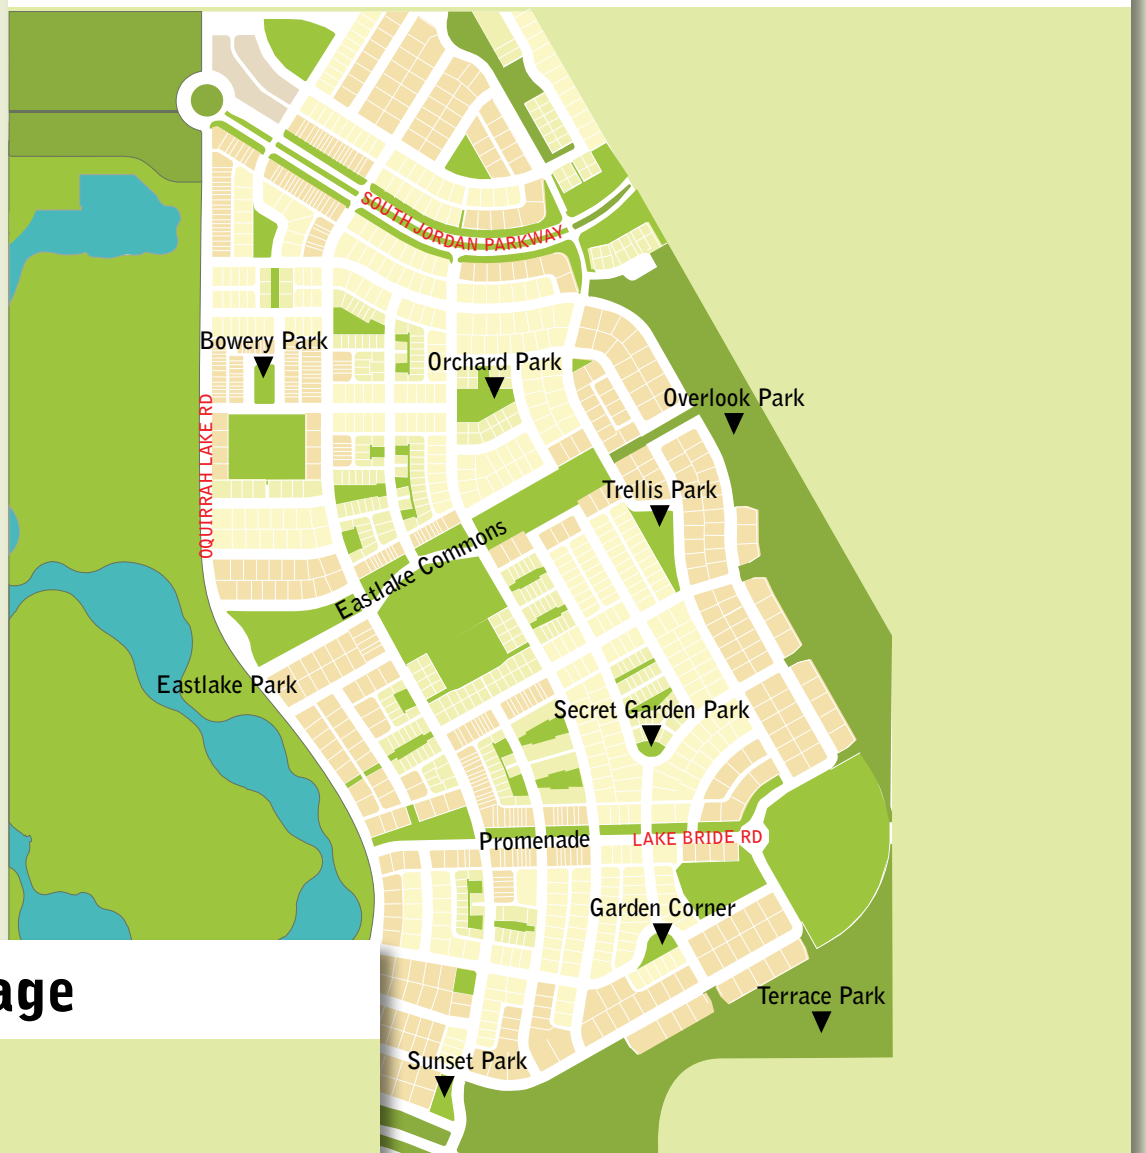

# Park Names & Locations

*(continued from cover)*

Congratulations Daybreak, here are your new park names!

- Peek-A-Boo Park** - 5006 W Calton Lane
- Firmont Park** - 4823 W Firmont Drive
- Sunflower Park** - 4688 W Lumina Drive
- Silent Rain Park** - 4403 W Silent Rain Drive (appx.)
- Sunset Park** - 4370 W Cool Canyon Lane (appx.)
- Terrace Park** - 4101 W Open Crest Drive
- Garden Corner** - 4181 W Blackshear Drive
- Secret Garden Park** - 4190 W Dardanelle Drive
- Trellis Park** - 10782 S Navarro Way
- Overlook Park** - 10749 S Fern Ridge Drive
- Orchard Park** - 4331 W Belleville Drive
- Boulder Park** - 10520 S Ojibwa Lane
- Finch Park** - 4352 W Clarks Hill Drive
- Willoughby Park** - 4481 W Willoughby Drive
- Vermillion Park** - 4421 W 10200 S
- Bowery Park** - 10639 S Cave Run Lane

## Eastlake Village

## North Shore Village

## Founders Village